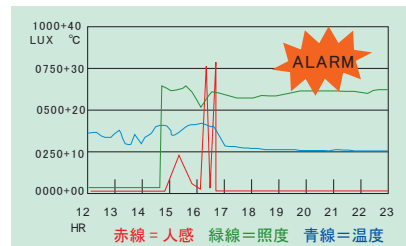

Remote Surveillance System

Wireless Life Sensor monitors temperature, light intensity and human movement. It transmits data to the server regularly. The server sends an emergency alert in case of abnormal condition to the family or care providers by e-mail.

Life sensor
-temperature/
light intensity/
human movement-
RS-1200STX

Remote Surveillance System monitors the seniors living alone for their family or the senior care providers.

The warning condition can be set up on the server depending on the users needs. The server sends an emergency alert by e-mail in case that the data from Life sensor indicates a warning condition. Also, family or home care provider can access to the server form a computer or mobile phone to check the recent data and learn the status of users.