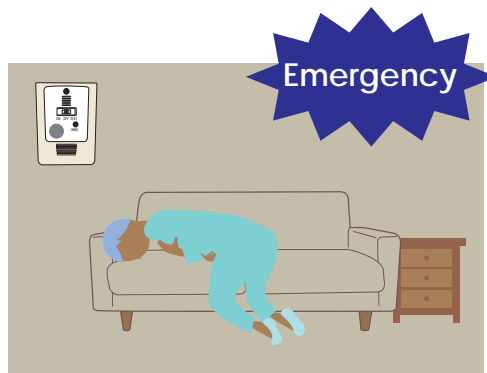

Remote Surveillance System

Wireless Life Sensor monitors temperature, light intensity and human movement. It transmits data to the server regularly. The server sends an emergency alert in case of abnormal condition to the family or care providers by e-mail.

Life sensor
-temperature/
light intensity/
human movement-
RS-1200STX

Remote Surveillance System monitors the seniors living alone for their family or the senior care providers.

The warning condition can be set up on the server depending on the users needs. The server sends an emergency alert by e-mail in case that the data from Life sensor indicates a warning condition. Also, family or home care provider can access to the server form a computer or mobile phone to check the recent data and learn the status of users.